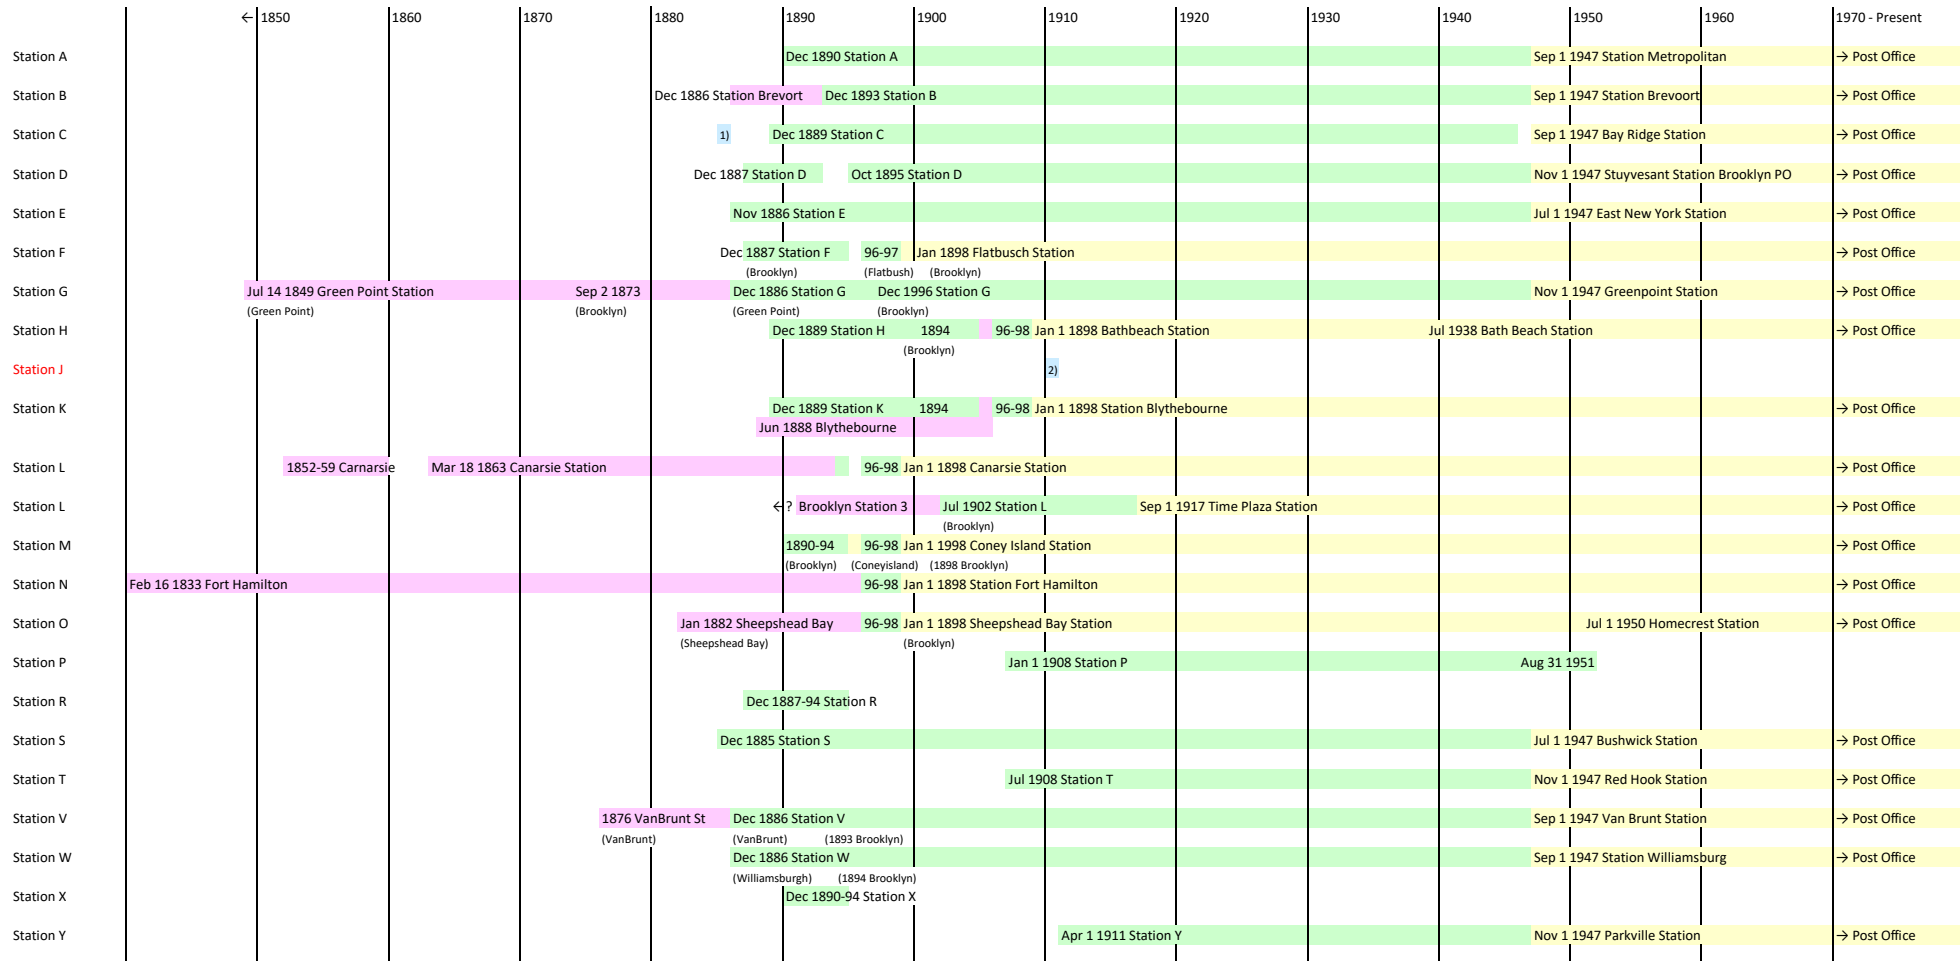

# New York City Postal Stations with a letter designation and transform into Station Name

## Brooklyn (Kings)

1) Brief met Duplex handcancel Brooklyn type A, station C uit 1885?

2) Post Card with Brooklyn Machine Flag cancel Station J?